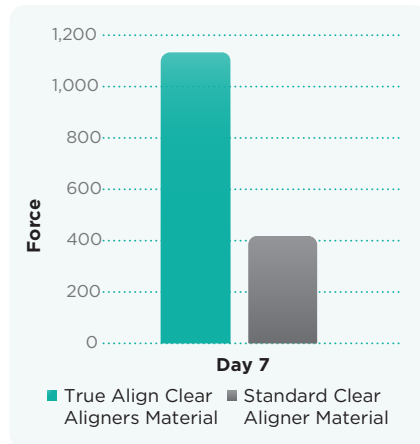

- **PREMIUM MATERIAL** - continual force for faster treatment and greater comfort for your patient.
- **IMPROVED STAIN RESISTANCE** - starts clear, stays clear.

TRUE ALIGN Aligners use an elastomeric layer encased in a dual shell construction that provides a consistent, continual force for your patient's comfort.

Dual Shells

The consistent pressure produced by the dualshell construction accurately moves teeth over the prescribed period of time.

TEAR STRENGTH & STAIN RESISTANCE

This material has superior ability to resist tearing and staining after an extended period in the oral cavity.

SIMPLE AND STREAMLINED CASE MANAGEMENT

- EASY TO ORDER
- EASY TO TRACK
- TREATMENT REVIEW AND CASE MODIFICATION PROCESS
- SUPPORT AT EVERY STAGE
- FAST TURN-AROUND TIME

*Design is provided by an independant design center.

TREATMENT OPTIONS

On-going force retention provides greater tooth movement over time.

TOOTH MOVEMENT FORCE AT 98.6°F

Initial vs. Day 7

PERFECT FOR ESTHETIC CASES

- ANTERIOR AND PREMOLAR MOVEMENTS
- NO MOLAR MOVEMENTS OR BAND TREATMENT