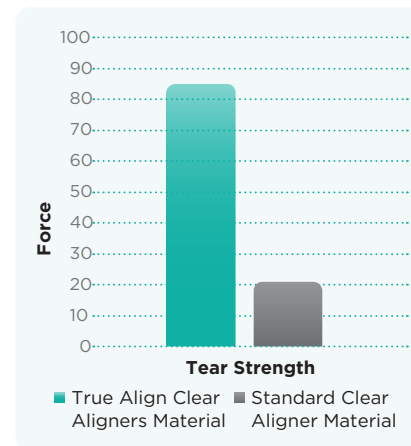

Faster Treatment
Protocols

EDUCATION YOUR WAY

Webinars and
Online Videos

TRUE ALIGN

ADVANCED ENGINEERING

TRUE ALIGN Clear Aligners are made from a premium thermoformed plastic material that is engineered for **precise fit, ongoing force retention, and exceptional durability.**

- **PREMIUM MATERIAL** - continual force for faster treatment and greater comfort for your patient.
- **IMPROVED STAIN RESISTANCE** - starts clear, stays clear.

TRUE ALIGN Aligners use an elastomeric layer encased in a dual shell construction that provides a consistent, continual force for your patient's comfort.

Dual Shells

The consistent pressure produced by the dualshell construction accurately moves teeth over the prescribed period of time.

TEAR STRENGTH & STAIN RESISTANCE

This material has superior ability to resist tearing and staining after an extended period in the oral cavity.

TREATMENT OPTIONS

On-going force retention provides greater tooth movement over time.

TOOTH MOVEMENT FORCE AT 98.6°F

Initial vs. Day 7

PERFECT FOR ESTHETIC CASES

- ANTERIOR AND PREMOLAR MOVEMENTS
- NO MOLAR MOVEMENTS OR BAND TREATMENT