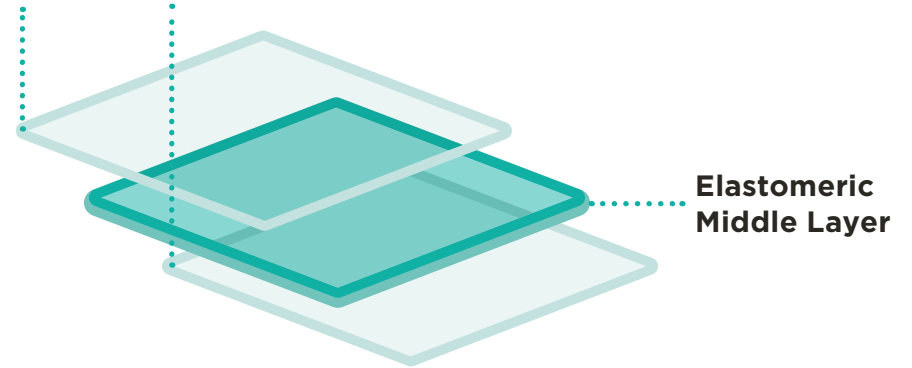

TRUE ALIGN Clear Aligners can be integrated with multiple scanner software vendors and design centers.

ADVANCED ENGINEERING

New
Materials

STREAMLINED CASE MANAGEMENT

From Design
to Delivery

TREATMENT OPTIONS

Faster Treatment
Protocols

EDUCATION YOUR WAY

Webinars and
Online Videos

TRUE ALIGN

ADVANCED ENGINEERING

TRUE ALIGN Clear Aligners are made from a premium thermoformed plastic material that is engineered for **precise fit, ongoing force retention, and exceptional durability.**

- **PREMIUM MATERIAL** - continual force for faster treatment and greater comfort for your patient.
- **IMPROVED STAIN RESISTANCE** - starts clear, stays clear.

TRUE ALIGN Aligners use an elastomeric layer encased in a dual shell construction that provides a consistent, continual force for your patient's comfort.

Dual Shells

The consistent pressure produced by the dualshell construction accurately moves teeth over the prescribed period of time.

TEAR STRENGTH & STAIN RESISTANCE

This material has superior ability to resist tearing and staining after an extended period in the oral cavity.