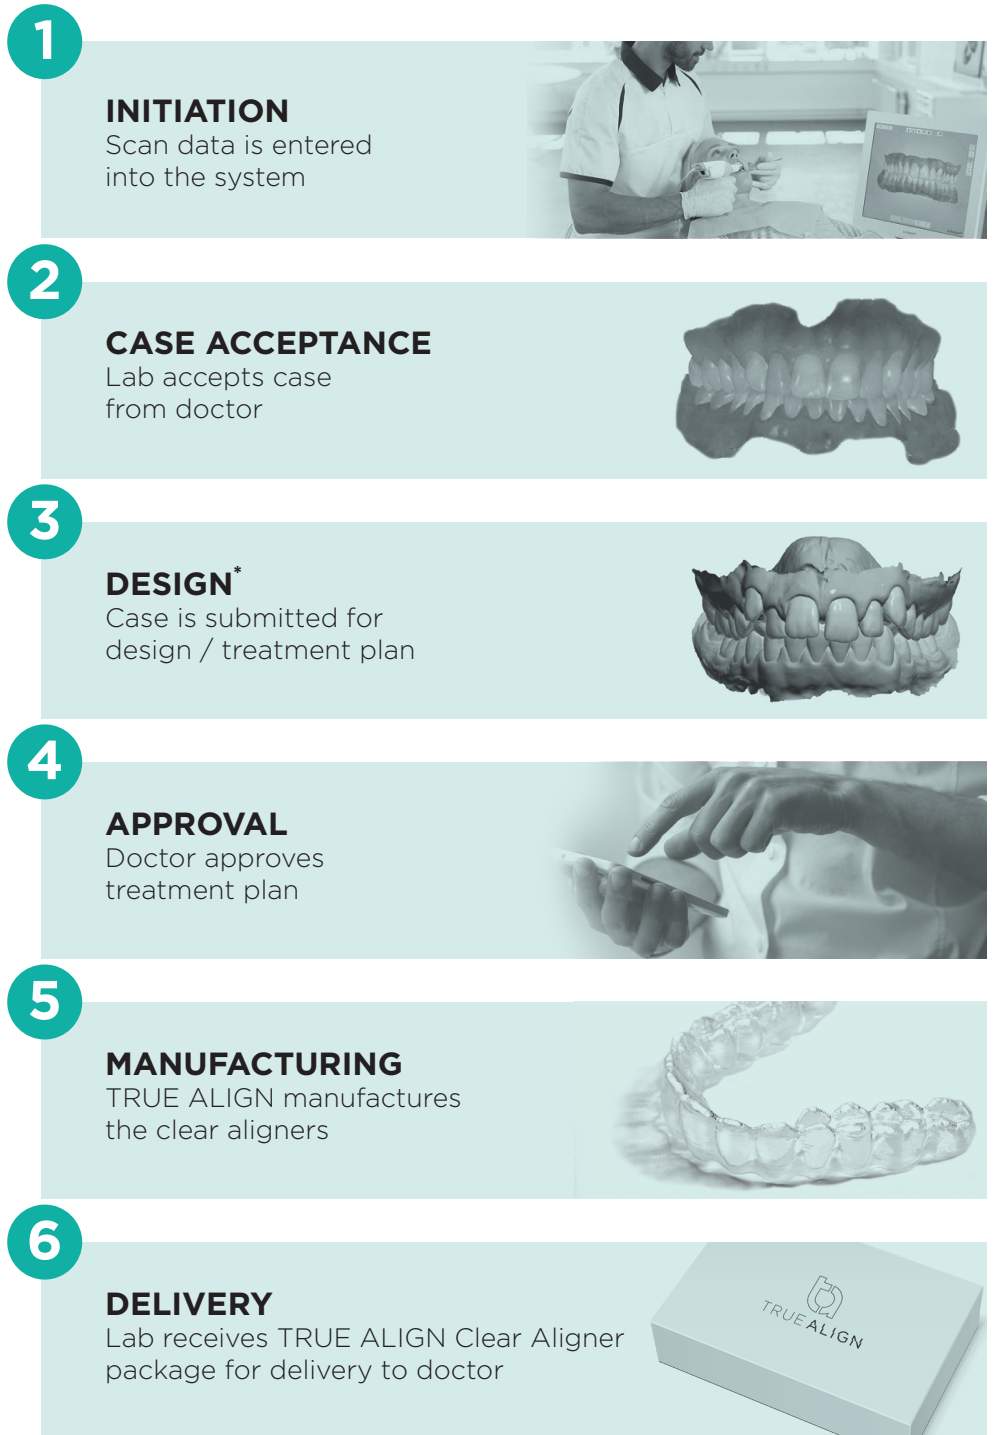

Faster Treatment
Protocols

EDUCATION YOUR WAY

Webinars and
Online Videos

TRUE ALIGN

ADVANCED ENGINEERING

TRUE ALIGN Clear Aligners are made from a premium thermoformed plastic material that is engineered for **precise fit, ongoing force retention, and exceptional durability.**

- **PREMIUM MATERIAL** - continual force for faster treatment and greater comfort for your patient.
- **IMPROVED STAIN RESISTANCE** - starts clear, stays clear.

TRUE ALIGN Aligners use an elastomeric layer encased in a dual shell construction that provides a consistent, continual force for your patient's comfort.

Dual Shells

The consistent pressure produced by the dualshell construction accurately moves teeth over the prescribed period of time.

TEAR STRENGTH & STAIN RESISTANCE

This material has superior ability to resist tearing and staining after an extended period in the oral cavity.

SIMPLE AND STREAMLINED CASE MANAGEMENT

- EASY TO ORDER
- EASY TO TRACK
- TREATMENT REVIEW AND CASE MODIFICATION PROCESS
- SUPPORT AT EVERY STAGE
- FAST TURN-AROUND TIME

*Design is provided by an independant design center.